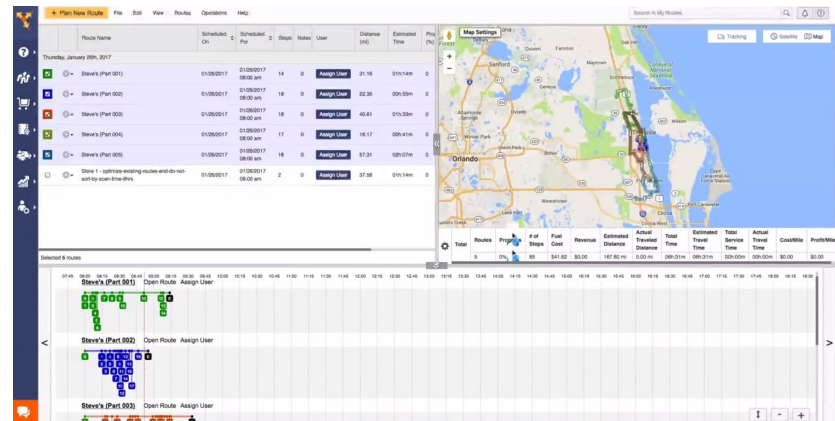

# Handling This Manually By Yourself Isn't The Only Way

## Route Optimization Can Be The Solution

With route optimization, you can distribute the workload evenly among your drivers by just clicking a button---it's that simple!

By ensuring that your drivers don't work too much, you will ensure that you follow the [Hours of Service of Drivers Rules under the FMSCA](#). This will help your company avoid federal penalties and fines.

# Easily Handle Thousands of Customers and Multiple Drivers at One Go

Route4Me is a route optimization software that helps you conveniently plan routes ahead of time

- Maximize your drivers' times
- Upload thousands of addresses all at once
- Analyze your data in bulk
- Design a balanced route for your existing drivers
- Give your drivers the appropriate amount of work

Route4Me helps you manage your operations by maximizing your time and your drivers'