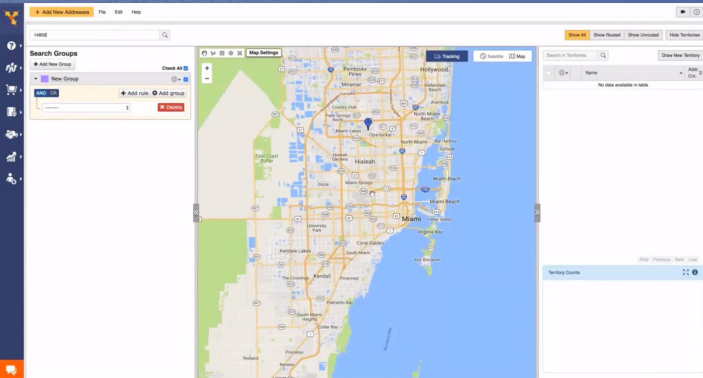

Synchronization Improves Communication

The Route4Me Mobile App Makes Your Drivers More Flexible

But what if the customer makes their last-minute location change after your drivers have already left for the day?

You could call your driver and try to relay the new directions to them over the phone, but that would get pretty confusing. You'd probably end up delaying them. Also, talking on the phone is a dangerous distraction. It puts your driver at greater risk of getting into an accident.

Route4Me's route scheduling software is cloud-based. Every change you make to a route on your office computer is automatically reflected on your driver's smartphone.

Your driver will have turn-by-turn directions telling them exactly how to get to the new address. They can get there on time, and they can get there safely, too.