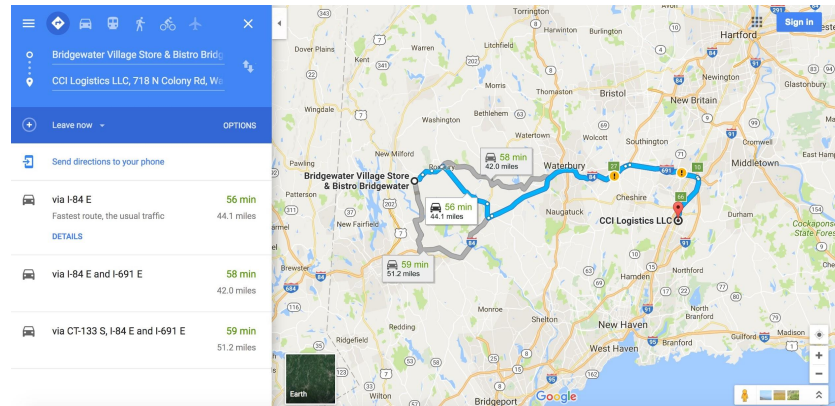

So, what are you supposed to do? Turn away new customers? Just because hiring new employees is expensive?

That's not necessary. When you use route scheduling software, you can guarantee that every route you give your drivers is the most efficient route possible. Your current drivers can visit more customers without having to rush to do so. You can expand your business without hiring more employees.

That's why you need route scheduling software. It makes adding a new stop easy. All you need to do is enter the address into our program, and Route4Me will adjust your route to account for that new stop in 30 seconds or less.